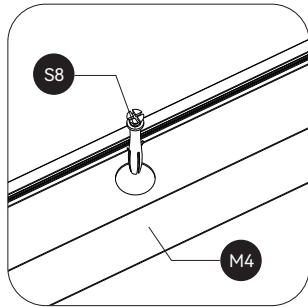

S3	 5×19	12
S5	 4×16	4
N3		2

X2

S2	 6×35	24
N1		6
N2		6

S1		24
----	---	----

S3	 5x19	28
N4		4
N5		2

P1		24
----	---	----

P2		42
S4		42

S3	 5x19	15
P2		15

Combination A+B

S6		24
----	---	----

P1		12
S7		12

P1		4
S8	 8x100	4

Install K2 and K4 first, taking care that K2 is flush with the outside of the beam.

S5	 4x16	12
S8	 8x100	4

Install the front mounting to complete the framing of the other two walls, need to pay attention to the location of the bottom beam to prevent screws from striking the gutters.