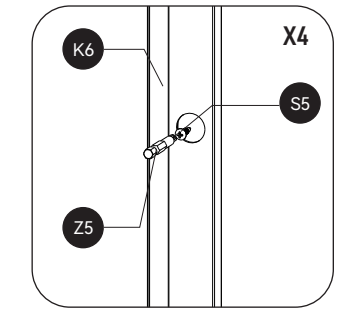

S3	 5×19	12
S5	 4×16	4
N3		2

X2

S2	 6×35	24
N1		6
N2		6

S1		24
----	---	----

S3	 5x19	28
N4		4
N5		2

P1		24
----	---	----

P2		42
S4		42

S3	 5x19	15
P2		15

Combination A+B

S6		24
----	---	----

P1		12
S7		12

P1		4
S8	 8x100	4

Install K2 and K4 first, taking care that K2 is flush with the outside of the beam.

S5	 4x16	12
S8	 8x100	4

Install the front mounting to complete the framing of the other two walls, need to pay attention to the location of the bottom beam to prevent screws from striking the gutters.