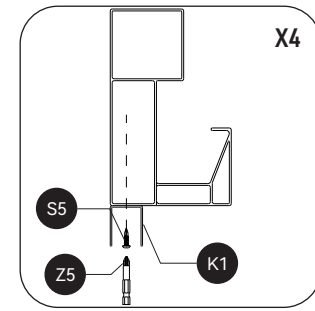

S3	 5×19	12
S5	 4×16	4
N3		2

X2

S2	 6×35	24
N1		6
N2		6

S1		24
----	---	----

S3	 5x19	28
N4		4
N5		2

P1		24
----	---	----

P2		42
S4		42

S3	 5x19	15
P2		15

Combination A+B

S6		24
----	---	----

P1		12
S7		12

P1		4
S8	 8x100	4

Install K2 and K4 first, taking care that K2 is flush with the outside of the beam.

S5	 4x16	12
S8	 8x100	4

Install the front mounting to complete the framing of the other two walls, need to pay attention to the location of the bottom beam to prevent screws from striking the gutters.