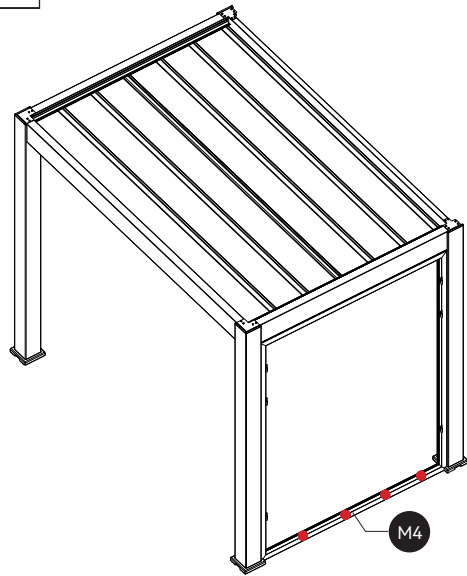

Combination A+B

S6		24
----	---	----

P1		12
S7		12

P1		4
S8	 8x100	4

Install K2 and K4 first, taking care that K2 is flush with the outside of the beam.

S5	 4x16	12
S8	 8x100	4

Install the front mounting to complete the framing of the other two walls, need to pay attention to the location of the bottom beam to prevent screws from striking the gutters.