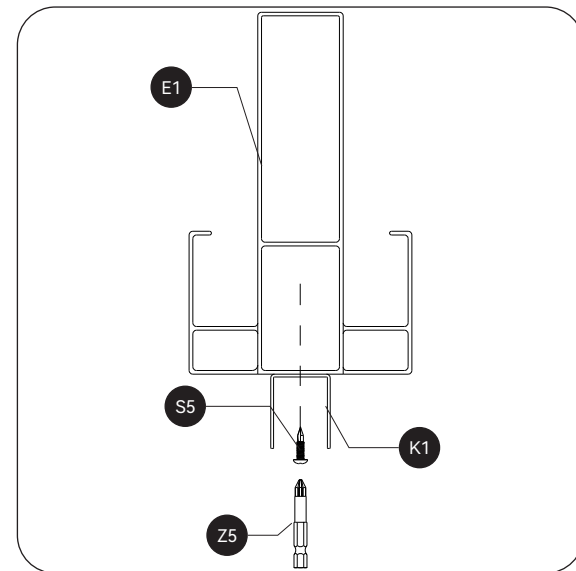

S3	 5×19	12
S5	 4×16	4
N3		2

X2

S2	 6×35	24
N1		6
N2		6

S1		24
----	---	----

S3	 5x19	28
N4		4
N5		2

P1		24
----	---	----

P2		42
S4		42

S3	 5x19	15
P2		15

Combination A+B

S6		24
----	---	----

P1		12
S7		12

P1		4
S8	 8x100	4

Install K2 and K4 first, taking care that K2 is flush with the outside of the beam.

S5	 4x16	12
S8	 8x100	4

Install the front mounting to complete the framing of the other two walls, need to pay attention to the location of the bottom beam to prevent screws from striking the gutters.