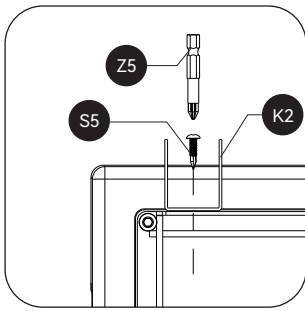

S3	 5×19	12
S5	 4×16	4
N3		2

X2

S2	 6×35	24
N1		6
N2		6

S1		24
----	---	----

S3	 5x19	28
N4		4
N5		2

P1		24
----	---	----

P2		42
S4		42

S3	 5x19	15
P2		15

Combination A+B

S6		24
----	---	----

P1		12
S7		12

P1		4
S8	 8x100	4

Install K2 and K4 first, taking care that K2 is flush with the outside of the beam.

S5	 4x16	12
S8	 8x100	4

Install the front mounting to complete the framing of the other two walls, need to pay attention to the location of the bottom beam to prevent screws from striking the gutters.