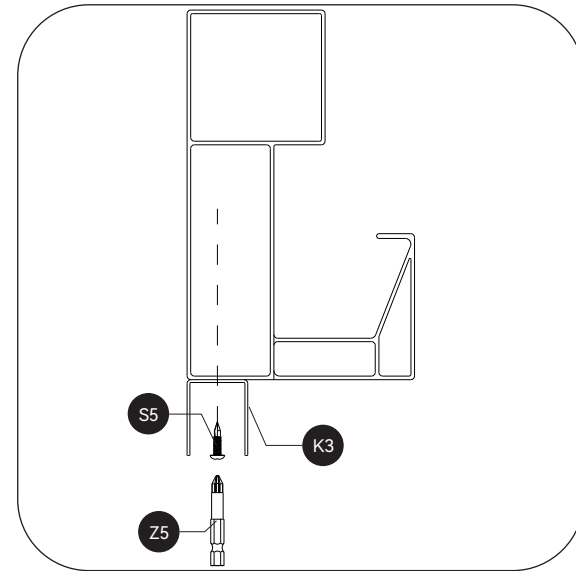

S3	 5×19	12
S5	 4×16	4
N3		2

X2

S2	 6×35	24
N1		6
N2		6

S1		24
----	---	----

S3	 5x19	28
N4		4
N5		2

P1		24
----	---	----

P2		42
S4		42

S3	 5x19	15
P2		15

Combination A+B

S6		24
----	---	----

P1		12
S7		12

P1		4
S8	 8x100	4

Install K2 and K4 first, taking care that K2 is flush with the outside of the beam.

S5	 4x16	12
S8	 8x100	4

Install the front mounting to complete the framing of the other two walls, need to pay attention to the location of the bottom beam to prevent screws from striking the gutters.