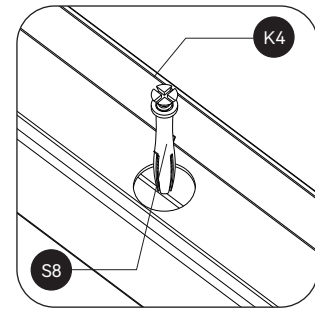

Combination A+B

S6		24
----	---	----

P1		12
S7		12

P1		4
S8	 8x100	4

Install K2 and K4 first, taking care that K2 is flush with the outside of the beam.

S5	 4x16	12
S8	 8x100	4

Install the front mounting to complete the framing of the other two walls, need to pay attention to the location of the bottom beam to prevent screws from striking the gutters.