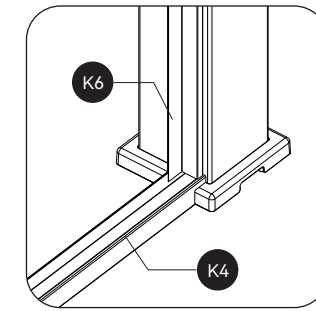

Combination A+B

S6		24
----	---	----

P1		12
S7		12

P1		4
S8	 8x100	4

Install K2 and K4 first, taking care that K2 is flush with the outside of the beam.

S5	 4x16	12
S8	 8x100	4

Install the front mounting to complete the framing of the other two walls, need to pay attention to the location of the bottom beam to prevent screws from striking the gutters.