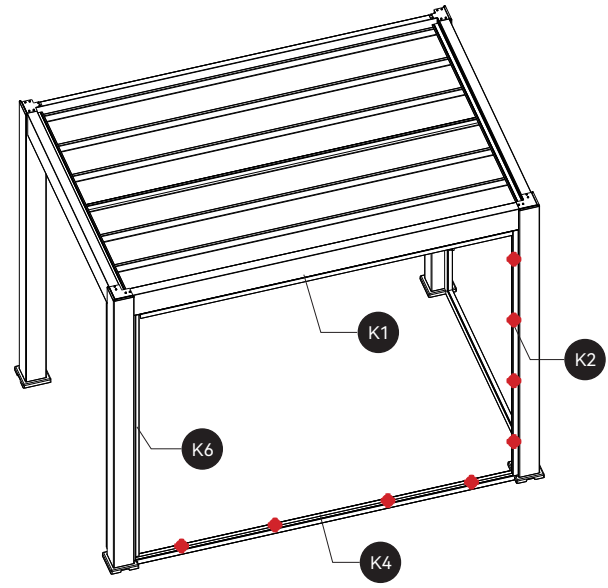

Combination A+B

S6		24
----	---	----

P1		12
S7		12

P1		4
S8	 8x100	4

Install K2 and K4 first, taking care that K2 is flush with the outside of the beam.

S5	 4x16	12
S8	 8x100	4

Install the front mounting to complete the framing of the other two walls, need to pay attention to the location of the bottom beam to prevent screws from striking the gutters.