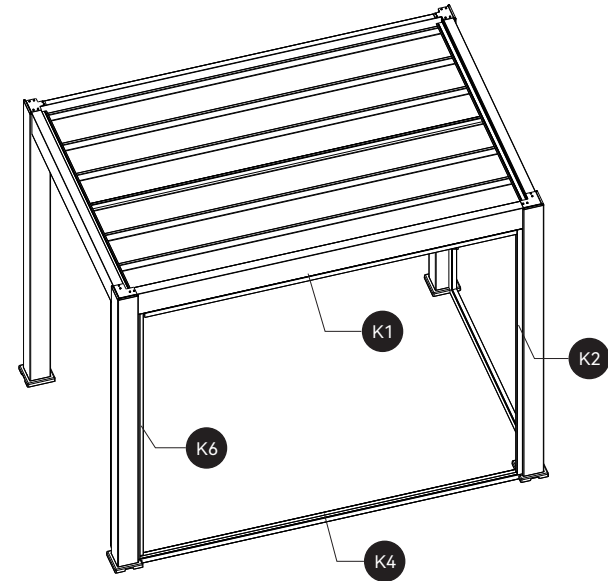

Combination A+B

S6		24
----	---	----

P1		12
S7		12

P1		4
S8	 8x100	4

Install K2 and K4 first, taking care that K2 is flush with the outside of the beam.

S5	 4x16	12
S8	 8x100	4

Install the front mounting to complete the framing of the other two walls, need to pay attention to the location of the bottom beam to prevent screws from striking the gutters.

S5	 4x16	12
----	--	----

CARPORT + STORAGE